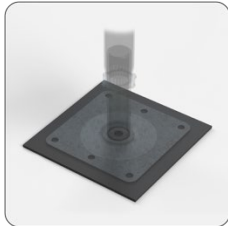

## Performance

<b>Product material</b>	Zinc-nickel electroplated mild steel
<b>Reaction to fire</b>	A1
<b>Compressive strength</b>	4400kg+
<b>Base dimensions</b>	120x120mm (170mm round spreader plate available)
<b>Head diameter</b>	90mm
<b>Spacer tabs</b>	4mm (2mm, 6mm, 8mm and 10mm available on special order)
<b>Biological/chemical</b>	Resistant to moulds, algae, alkali, bitumen, UV
<b>Warranty</b>	30 years
<b>Design life</b>	60 years

## Sizes

Code	Adjustable height range	Weight
<b>RP-FR-1</b>	25-35mm	0.46kg
<b>RP-FR-2</b>	35-50mm	0.5kg
<b>RP-FR-3</b>	50-70mm	0.53kg
<b>RP-FR-4</b>	70-115mm	0.58kg
<b>RP-FR-5</b>	115-205mm	0.92kg
<b>RP-FR-6</b>	205-305mm	1.11kg
<b>RP-FR-7</b>	305-405mm	1.28kg
<b>RP-FR-8</b>	405-505mm	1.39kg

### Head shock pad

Head shock-absorbent gaskets fit on top of the paving supports, cushioning tiles and removing the possibility for grit to cause grinding between tile and pedestal head.

### Edge spring clip

The edge spring clip fits on top of paving supports around the periphery of paved areas to ensure uniform spacing against wall abutments, helping ensure rapid drainage. By tensioning the tile bed, it counteracts creepage and movement.