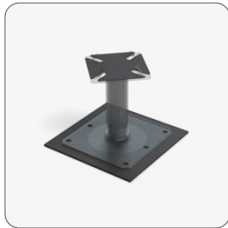

## Overview

Non-combustible adjustable paving pedestal manufactured from steel, with zinc-nickel electroplating for corrosion resistance. Millimetre perfect adjustability between 25 and 505mm.

- Suitable for all calibrated paving types, including porcelain, concrete, and natural stone
- Locking ring ensures absolute stability
- Large height range available
- Perfect for terraces, podiums, roof decks and inset balconies
- Holes in base for fixing to substrate if required.

## Performance

<b>Product material</b>	Zinc-nickel electroplated mild steel
<b>Reaction to fire</b>	A1
<b>Compressive strength</b>	4400kg+
<b>Base dimensions</b>	120x120mm (170mm round spreader plate available)
<b>Head diameter</b>	90mm
<b>Spacer tabs</b>	4mm (2mm, 6mm, 8mm and 10mm available on special order)
<b>Biological/chemical</b>	Resistant to moulds, algae, alkali, bitumen, UV
<b>Warranty</b>	30 years
<b>Design life</b>	60 years

### Head shock pad

Head shock-absorbent gaskets fit on top of the paving supports, cushioning tiles and removing the possibility for grit to cause grinding between tile and pedestal head.

### Edge spring clip

The edge spring clip fits on top of paving supports around the periphery of paved areas to ensure uniform spacing against wall abutments, helping ensure rapid drainage. By tensioning the tile bed, it counteracts creepage and movement.