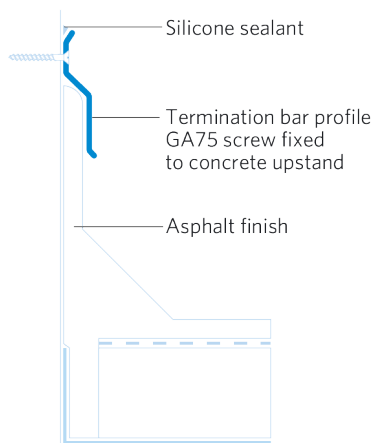

PRODUCT DATASHEET

GRP and Aluminium Termination Bar

SITework

GRP and aluminium termination bars should be fixed at maximum 300mm centres, using suitable fixings. A comprehensive range of fixings and drill bits is available from stock.

GRP Termination Bar