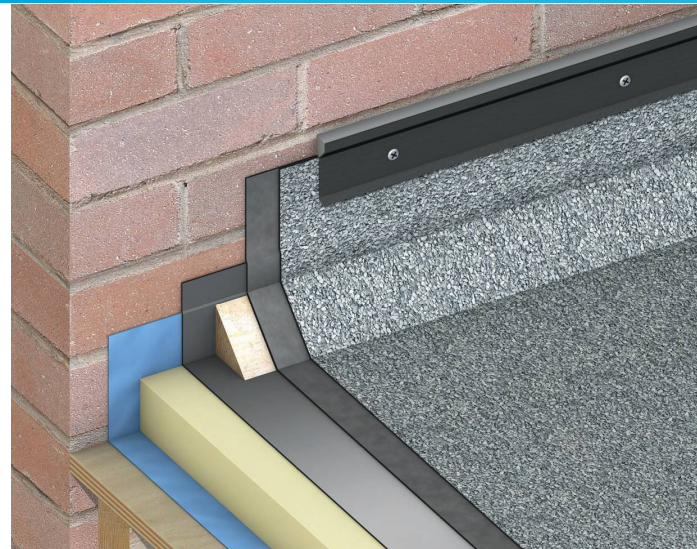

# GRP and Aluminium Termination Bar

**RynoTrim's high quality, durable termination bars** are a neat and efficient means of terminating roofing and waterproofing membranes at wall abutments.

GRP termination bar is manufactured from pultruded glass fibre reinforced polyester. It is UV protected and has a negligible coefficient of thermal expansion. It is available from stock in black, white or grey.

## KEY FEATURES

- Economical alternative to traditional lead flashing, eliminating the need to cut chases
- Neat unobtrusive appearance
- Choice of GRP or aluminium
- Suitable for all waterproofing types
- Fix through or cover flashing type available
- Simple to handle, work and install
- Full range of fixings and mastic sealants available
- Maintenance free