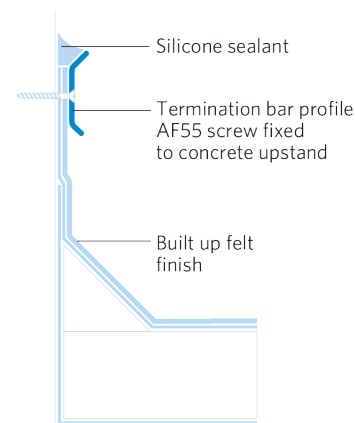

## SITework

GRP and aluminium termination bars should be fixed at maximum 300mm centres, using suitable fixings. A comprehensive range of fixings and drill bits is available from stock.

### GRP Termination Bar

GF62  
For built up felt

GA75  
For built up felt and mastic asphalt

### Aluminium Termination Bar

AF55  
For built up felt

AF62  
For built up felt

AA110  
For built up felt and mastic asphalt

#### Fixings and Sealant

Ryno offers a range of fixings and sealant to complement the Trim and Termination Bar ranges.

Castlepoint  
Castle Way  
Ellon AB41 9RG

01358 726000  
sales@rynogroup.co.uk  
rynogroup.co.uk