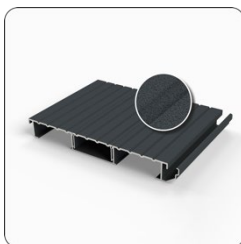

UltraGrip™

Applied for enhanced slip resistance and surface durability. Available in classic Anthracite Grey (RAL7016).

Compatible Systems

BalcaSmart™ Aluminium

Decking system for
metal-frame balconies

TerraSmart™ Aluminium

Decking system for
waterproofed substrates