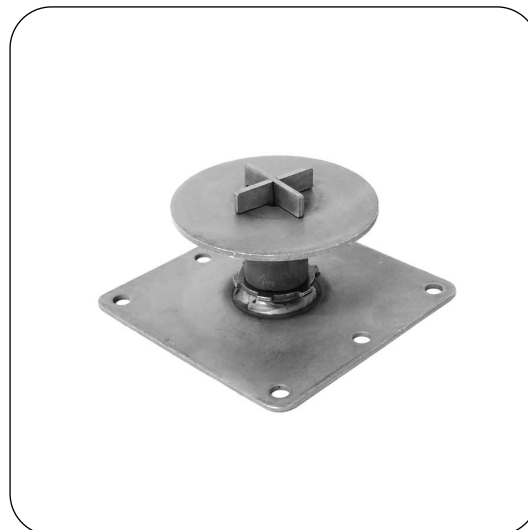

## Adjustable Paving Support Pedestal

### Overview

Non-combustible adjustable paving pedestal manufactured from steel, with zinc-nickel electroplating for corrosion resistance. Millimetre perfect adjustability between 25 and 505mm.

- Suitable for all calibrated paving types, including porcelain, concrete, and natural stone
- Locking ring ensures absolute stability
- Large height range available
- Perfect for terraces, podiums, roof decks and inset balconies
- Holes in base for fixing to substrate if required.

### Performance

<b>Product material</b>	Zinc-nickel electroplated mild steel
<b>Reaction to fire</b>	A1
<b>Compressive strength</b>	4400kg+
<b>Base dimensions</b>	120x120mm (170mm round spreader plate available)
<b>Head diameter</b>	90mm
<b>Spacer tabs</b>	4mm (2mm, 6mm, 8mm and 10mm available on special order)
<b>Biological/chemical</b>	Resistant to moulds, algae, alkali, bitumen, UV
<b>Warranty</b>	30 years
<b>Design life</b>	60 years

### Edge spring clip

The edge spring clip fits on top of paving supports around the periphery of paved areas to ensure uniform spacing against wall abutments, helping ensure rapid drainage. By tensioning the tile bed, it counteracts creepage and movement.