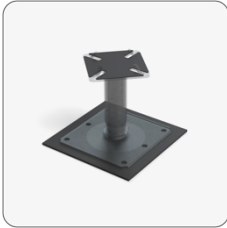

### Overview

Non-combustible adjustable paving pedestal manufactured from steel, with zinc-nickel electroplating for corrosion resistance. Millimetre perfect adjustability between 25 and 505mm.

- Suitable for all calibrated paving types, including porcelain, concrete, and natural stone
- Locking ring ensures absolute stability
- Large height range available
- Perfect for terraces, podiums, roof decks and inset balconies
- Holes in base for fixing to substrate if required.

### Performance

<b>Product material</b>	Zinc-nickel electroplated mild steel
<b>Reaction to fire</b>	A1
<b>Compressive strength</b>	4400kg+
<b>Base dimensions</b>	120x120mm (170mm round spreader plate available)
<b>Head diameter</b>	90mm
<b>Spacer tabs</b>	4mm (2mm, 6mm, 8mm and 10mm available on special order)
<b>Biological/chemical</b>	Resistant to moulds, algae, alkali, bitumen, UV
<b>Warranty</b>	30 years
<b>Design life</b>	60 years

### Head shock pad

Head shock-absorbent gaskets fit on top of the paving supports, cushioning tiles and removing the possibility for grit to cause grinding between tile and pedestal head.

### Edge spring clip

The edge spring clip fits on top of paving supports around the periphery of paved areas to ensure uniform spacing against wall abutments, helping ensure rapid drainage. By tensioning the tile bed, it counteracts creepage and movement.