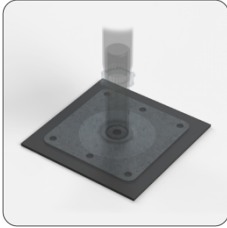

### Performance

<b>Product material</b>	Zinc-nickel electroplated mild steel
<b>Reaction to fire</b>	A1
<b>Compressive strength</b>	4400kg+
<b>Base dimensions</b>	120x120mm (170mm round spreader plate available)
<b>Head diameter</b>	90mm
<b>Spacer tabs</b>	4mm (2mm, 6mm, 8mm and 10mm available on special order)
<b>Biological/chemical</b>	Resistant to moulds, algae, alkali, bitumen, UV
<b>Warranty</b>	30 years
<b>Design life</b>	60 years

### Sizes

Code	Adjustable height range	Weight
RP-FR-1	25-35mm	0.46kg
RP-FR-2	35-50mm	0.5kg
RP-FR-3	50-70mm	0.53kg
RP-FR-4	70-115mm	0.58kg
RP-FR-5	115-205mm	0.92kg
RP-FR-6	205-305mm	1.11kg
RP-FR-7	305-405mm	1.28kg
RP-FR-8	405-505mm	1.39kg

### Head shock pad

Head shock-absorbent gaskets fit on top of the paving supports, cushioning tiles and removing the possibility for grit to cause grinding between tile and pedestal head.

### Edge spring clip

The edge spring clip fits on top of paving supports around the periphery of paved areas to ensure uniform spacing against wall abutments, helping ensure rapid drainage. By tensioning the tile bed, it counteracts creepage and movement.